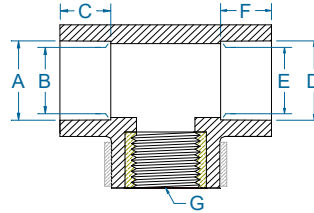

## Female Pipe Thread Adapter Tees

SAP NUMBER	DRAWING NUMBER	DIMENSIONS								
		A	B	C	D	E	F	G	H	I
657386	YFPST443	1.020 ±.008	1.012 +.008 -.012	.625 Min.	1.020 ±.008	1.012 +.008 -.012	.625 Min.	1/2" FPT		
657387	YFPST553	1.275 ±.008	1.267 +.008 -.012	.687 Min.	1.275 ±.008	1.267 +.008 -.012	.687 Min.	1/2" FPT		